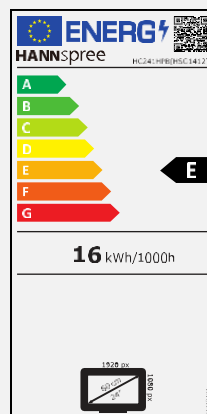

HC 241 HPB

59,9 cm / 23.6" Diagonal
LED Backlight – Format 16:9

- 23.6" 16:9 LED Backlight Monitor
- 1920 x 1080 Resolution Full HD 1080p
- 178° Ultra Wide Viewing Angle
- Dual Input: HDMI + VGA
- Built-In Stereo Speakers
- Tilt and Wall-Mountable (VESA)
- Low Power Consumption
- External Power Adaptor
- ECO Friendly
- Flicker Free
- Low Blue Light Mode

59,9 cm / 23.6"

Part. No.: HC 241 HPB

SIZE, RESOLUTION

23.6"
16:9 Aspect Ratio

Full HD
1920 x 1080

CONNECTIVITY, SPEAKER

HDMI
VGA

Built-In
Stereo Speaker

Display Size	59.94cm / 23.6" Diagonal
Panel Type	LED Backlight MVA Panel (*)
Aspect Ratio	16:9
Resolution (H x V)	1920 x 1080 Full HD
Brightness (Typ.)	250cd/m ²
Contrast (Typ.)	3.000:1 (Typical)
Contrast (Active)	10.000.000:1 (Active)
Viewing Angle L/R; U/D	178° H – 178° V (CR >10)
Response Time	10 msec
Pixel Pitch	0,2715 (H) x 0,2715 (V) mm
Panel Surface	Anti-Glare, Haze level 25%; Hard Coating:3H
Display Colors	16.7M Colors
Horizontal Frequency	30 ~ 83 kHz
Vertical Frequency	60 ~ 75 Hz
Max Display Frequency	1920 x 1080 @ 60Hz
Input 1	D-Sub (VGA)
Input 2	HDMI 1.4
Input 3	-
Buil-in Speakers	Yes, 2W x 2, 4Ω
Power Consumption	On: 16,1W; Standby: 0,2W; Off: 0,1W
AC Power Range	External PSU DC: 12V – 2,5A Input: AC 100 ~ 240 Volt; 50 ~ 60 Hz
Product Dimensions	553 x 202 x 423 mm with stand (W x D x H) 553 x 45 x 335 mm without stand (W x D x H)
Packing Dimensions	608 x 106 x 462 mm (W x D x H)
Net / Gross Weight	2,8 Kg / 3,8 Kg

VESA Mounting	100 x 100 mm
Monitor Stand	Normal Stand
Tilt / Kensington Lock	-3° ~ +14° (±1°) / Yes
Pivot / Swivel	- / -
Controls	MENU, - / Bri, + / Vol, Input / AUTO, POWER
Color	5500K, 6500K, 9300K, User Modes
Preset Mode	PC, ECO, Game, Movie Modes
Bezel & Color Plan	Front Bezel: Glossy. Rear Cover, Arm & Base: Black Texture
On Screen Display	7 OSD Languages
Accessory	Power Adaptor with cable (1,5m); HDMI Cable (1,5m); Quick Start Guide; Warranty Card
Other Features	Low Blue Light Mode / Flicker Free