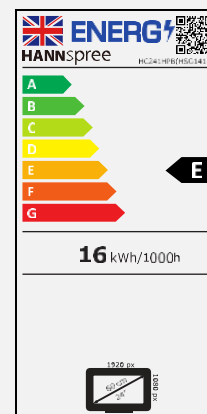

HC 241 HPB

59,9 cm / 23.6" Diagonal
LED Backlight – Format 16:9

- 23.6" 16:9 LED Backlight Monitor
- 1920 x 1080 Resolution Full HD 1080p
- 178° Ultra Wide Viewing Angle
- Dual Input: HDMI + VGA
- Built-In Stereo Speakers
- Tilt and Wall-Mountable (VESA)
- Low Power Consumption
- External Power Adaptor
- ECO Friendly
- Flicker Free
- Low Blue Light Mode

59,9 cm / 23.6"

Part. No.: HC 241 HPB

SIZE, RESOLUTION

23.6"
16:9 Aspect Ratio

Full HD
1920 x 1080

CONNECTIVITY, SPEAKER

HDMI
VGA

Built-In
Stereo Speaker

Display Size	59.94cm / 23.6" Diagonal
Panel Type	LED Backlight MVA Panel (*)
Aspect Ratio	16:9
Resolution (H x V)	1920 x 1080 Full HD
Brightness (Typ.)	250cd/m ²
Contrast (Typ.)	3.000:1 (Typical)
Contrast (Active)	10.000.000:1 (Active)
Viewing Angle L/R; U/D	178° H – 178° V (CR >10)
Response Time	10 msec
Pixel Pitch	0,2715 (H) x 0,2715 (V) mm
Panel Surface	Anti-Glare, Haze level 25%; Hard Coating:3H
Display Colors	16.7M Colors
Horizontal Frequency	30 ~ 83 kHz
Vertical Frequency	60 ~ 75 Hz
Max Display Frequency	1920 x 1080 @ 60Hz
Input 1	D-Sub (VGA)
Input 2	HDMI 1.4
Input 3	-
Buil-in Speakers	Yes, 2W x 2, 4Ω
Power Consumption	On: 16,1W; Standby: 0,2W; Off: 0,1W
AC Power Range	External PSU DC: 12V – 2,5A Input: AC 100 ~ 240 Volt; 50 ~ 60 Hz
Product Dimensions	553 x 202 x 423 mm with stand (W x D x H) 553 x 45 x 335 mm without stand (W x D x H)
Packing Dimensions	608 x 106 x 462 mm (W x D x H)
Net / Gross Weight	2,8 Kg / 3,8 Kg

VESA Mounting	100 x 100 mm
Monitor Stand	Normal Stand
Tilt / Kensington Lock	-3° ~ +14° (±1°) / Yes
Pivot / Swivel	- / -
Controls	MENU, - / Bri, + / Vol, Input / AUTO, POWER
Color	5500K, 6500K, 9300K, User Modes
Preset Mode	PC, ECO, Game, Movie Modes
Bezel & Color Plan	Front Bezel: Glossy. Rear Cover, Arm & Base: Black Texture
On Screen Display	7 OSD Languages
Accessory	Power Adaptor with cable (1,5m); HDMI Cable (1,5m); Quick Start Guide; Warranty Card
Other Features	Low Blue Light Mode / Flicker Free